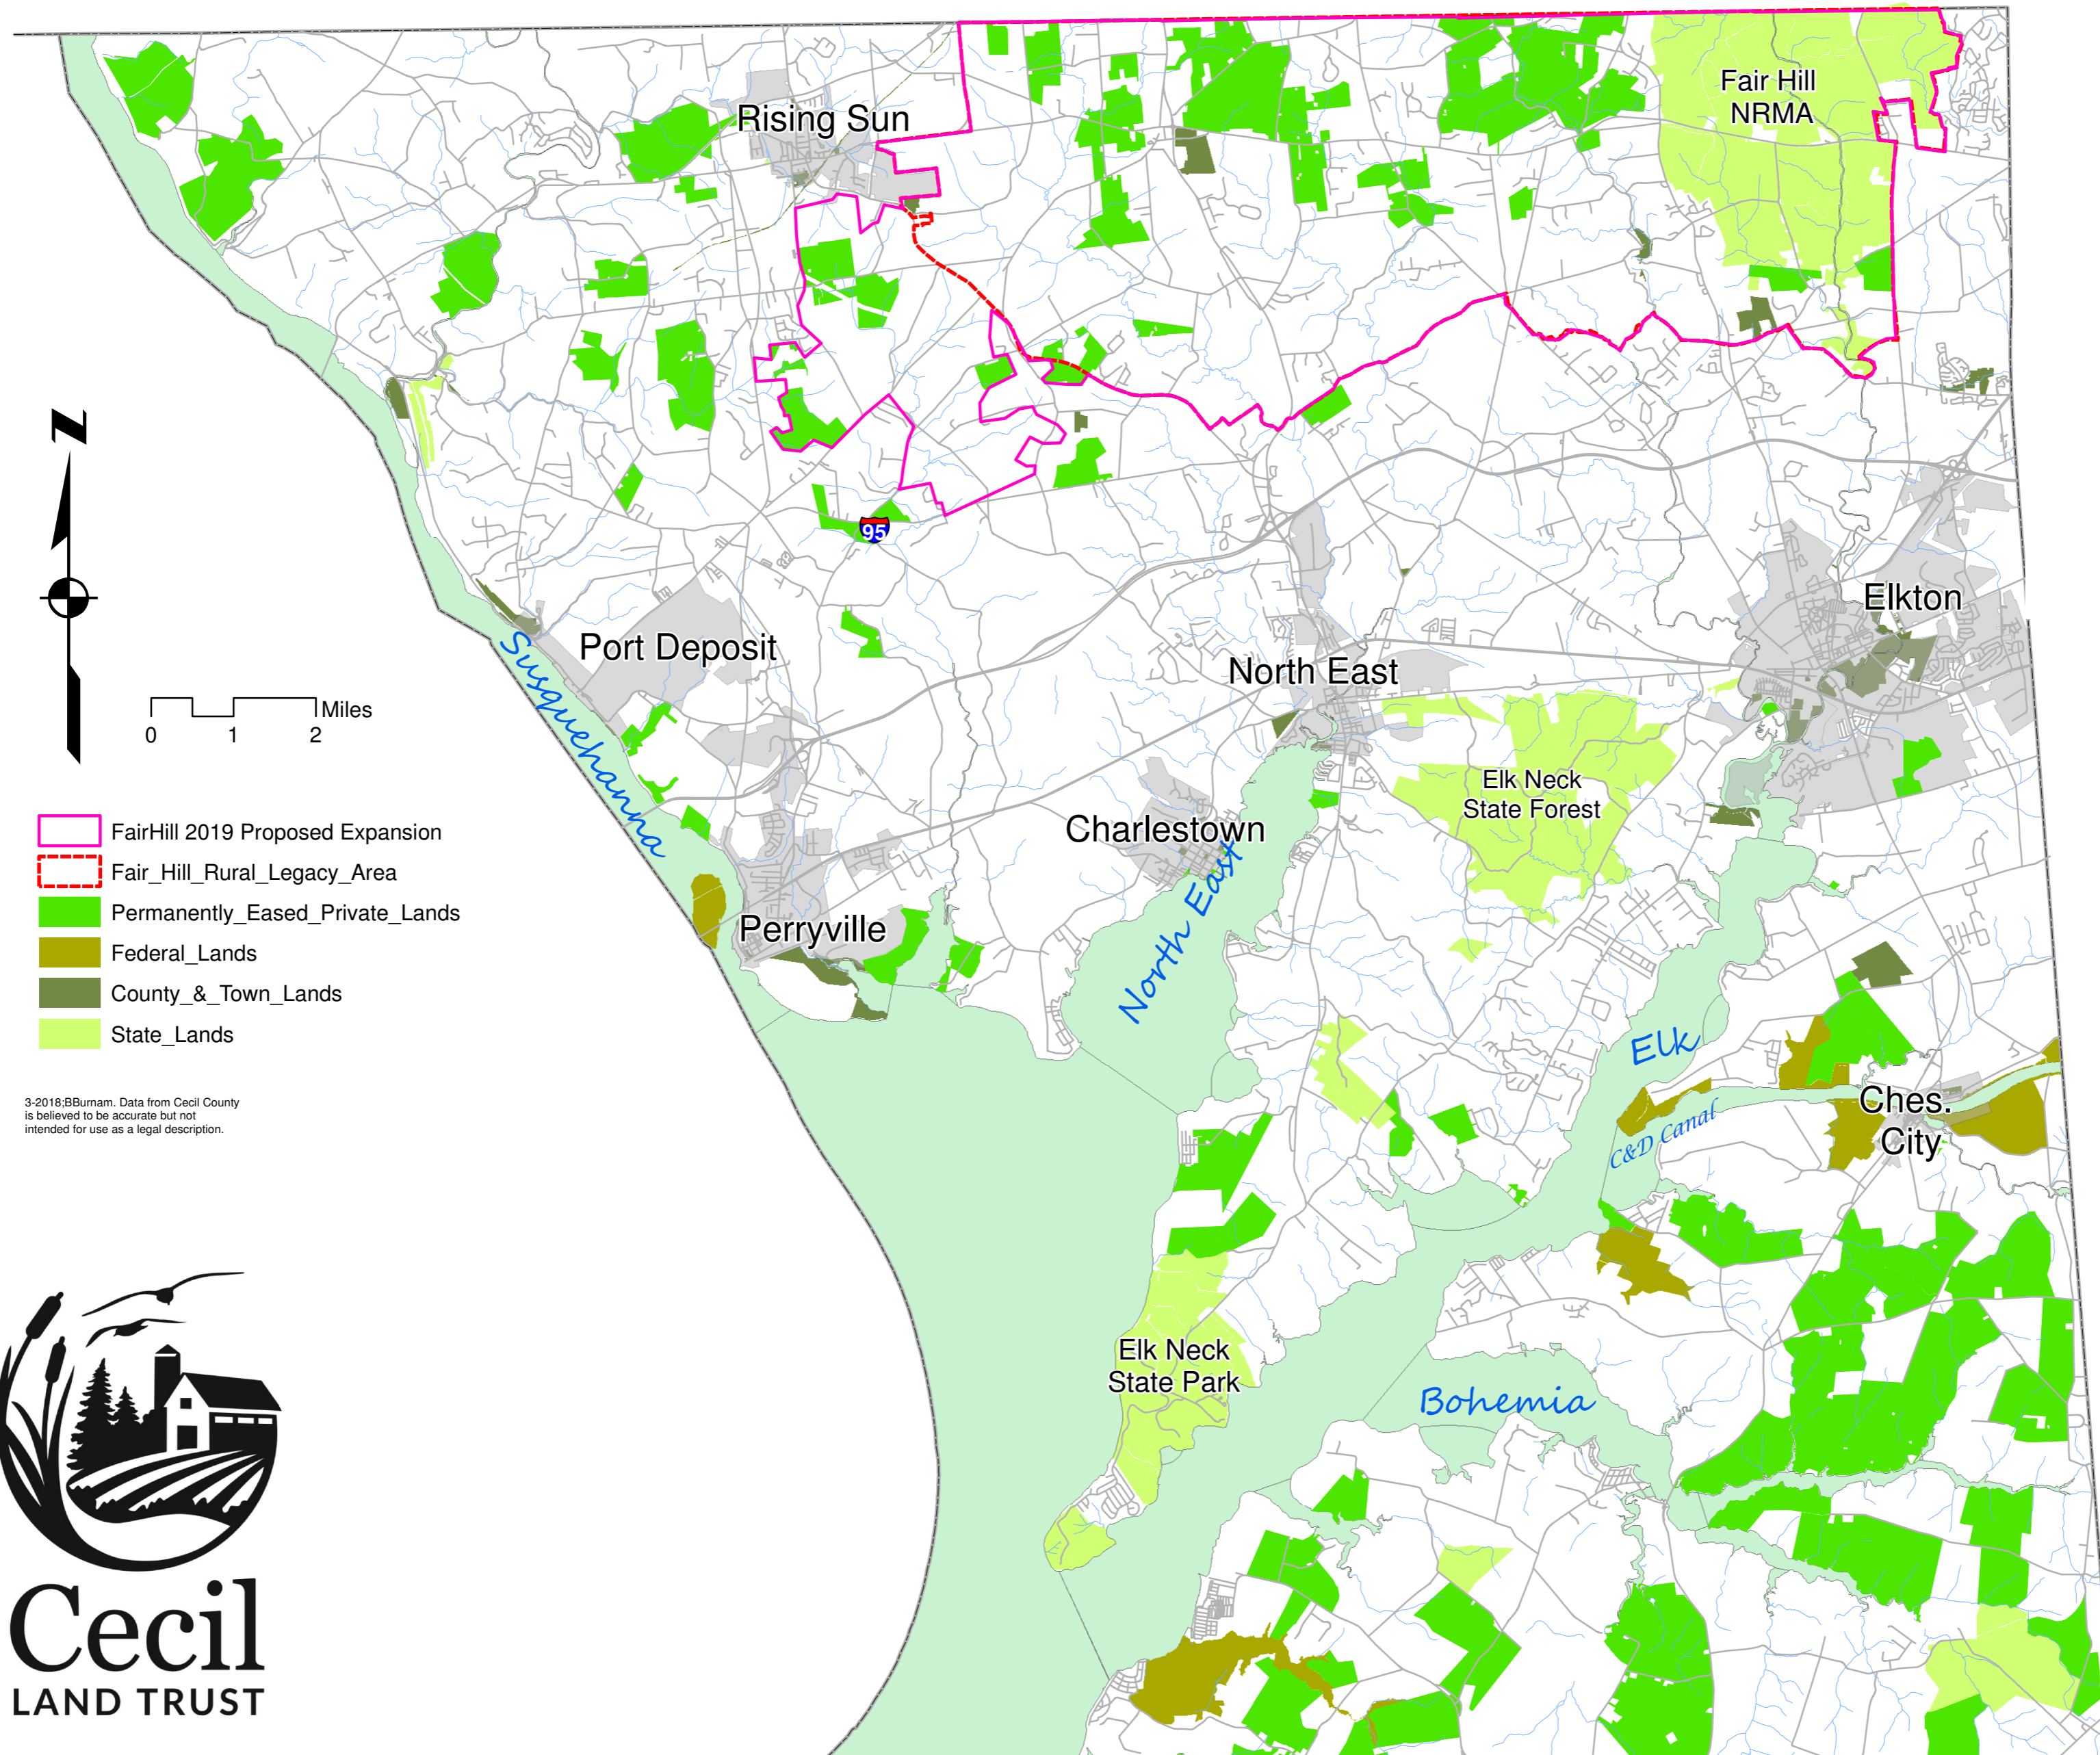

PROTECTED LANDS

in Northern Cecil County, Maryland

Cecil
LAND TRUST